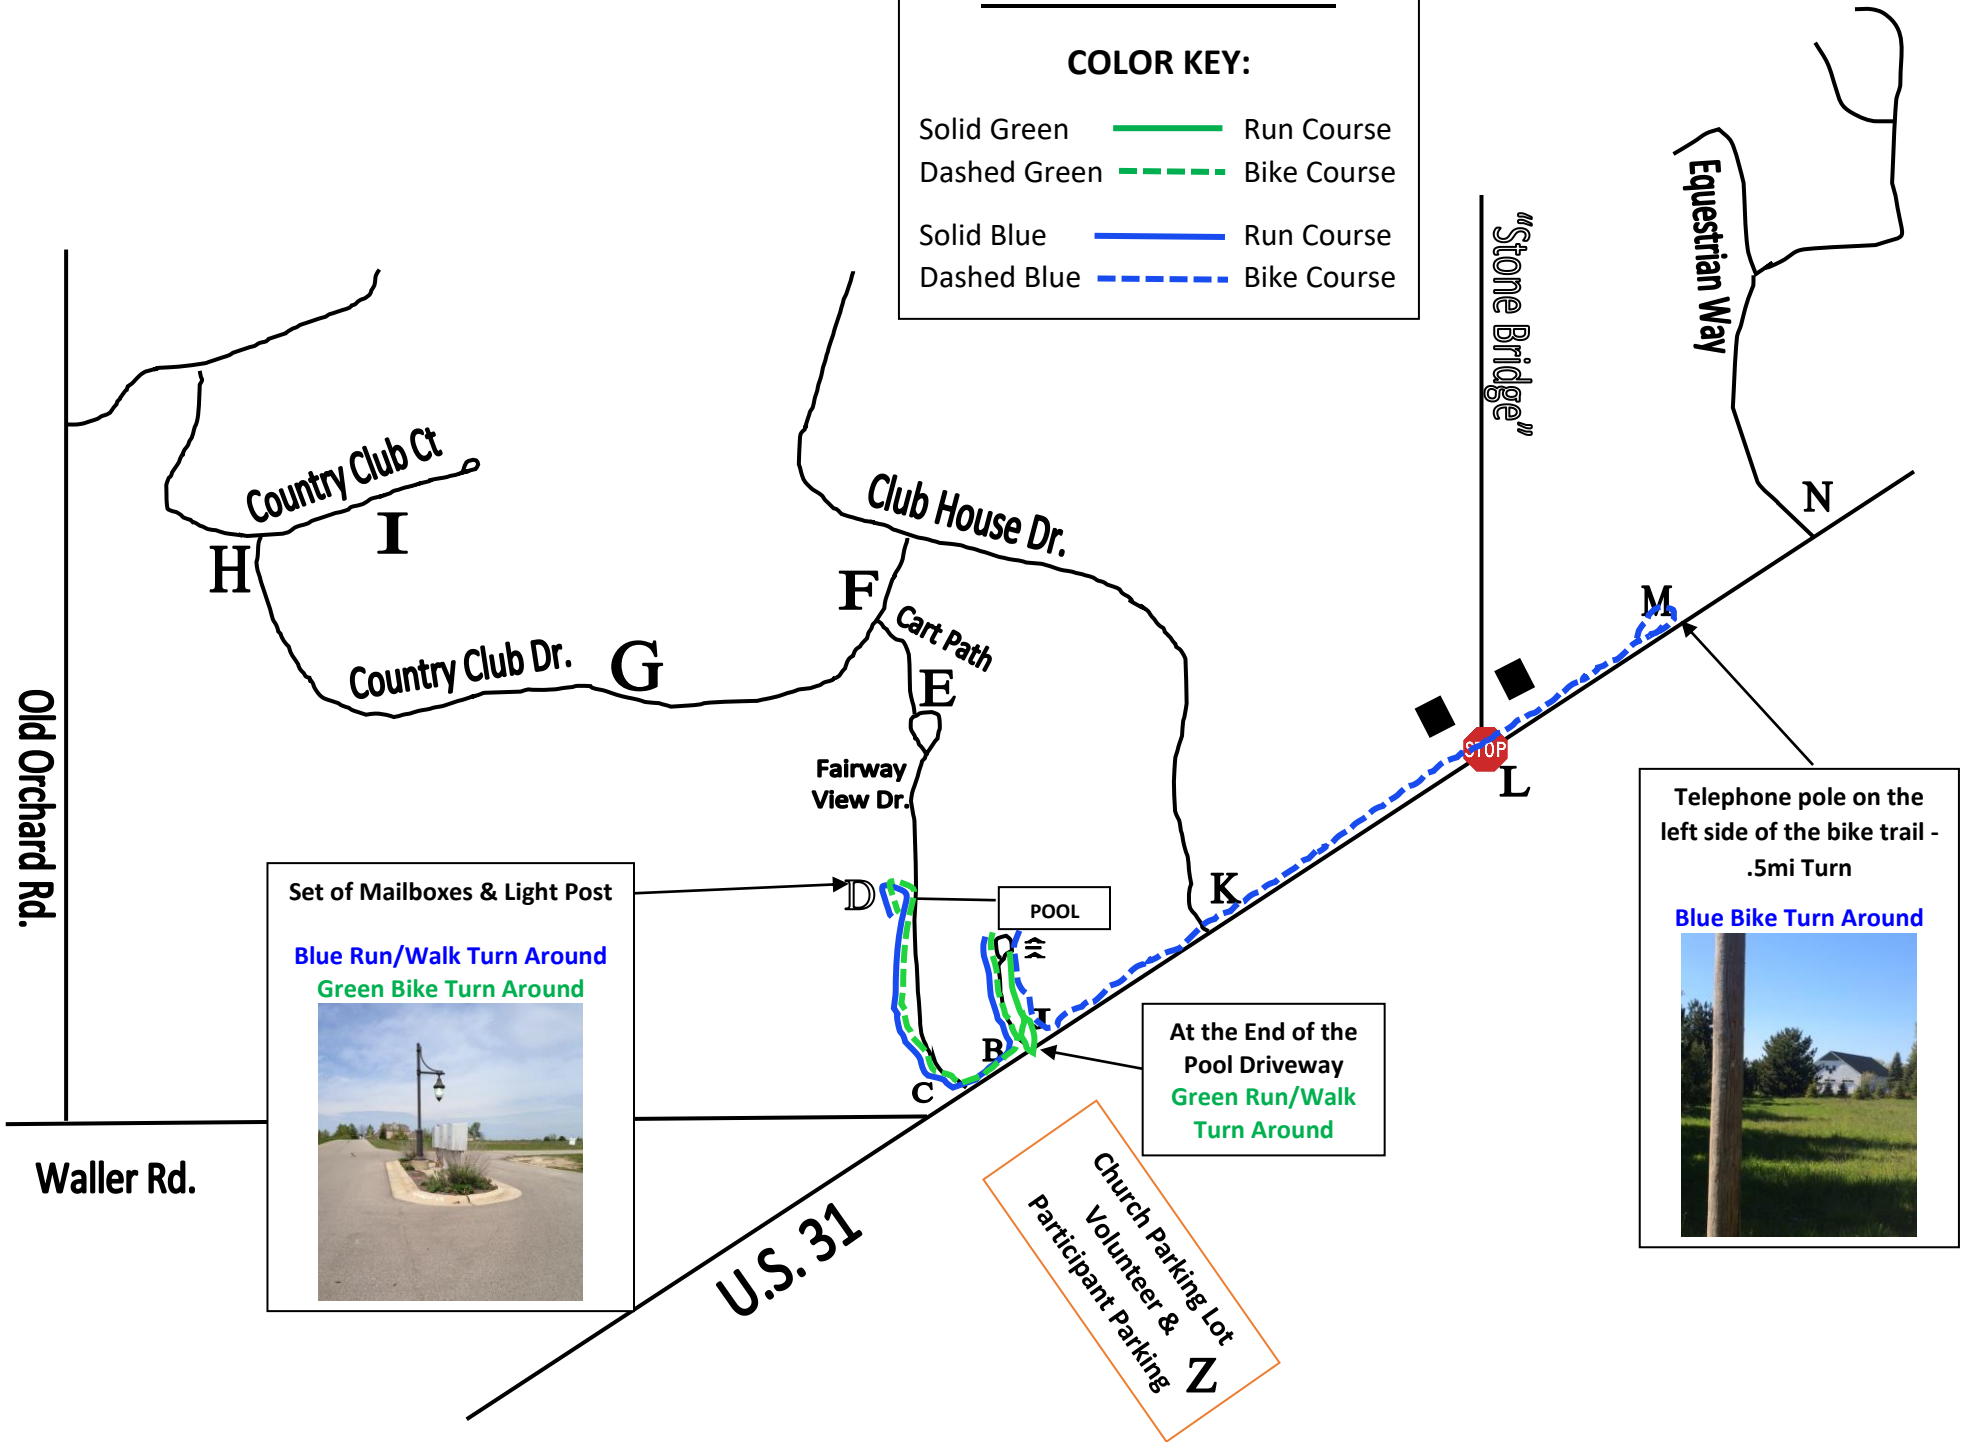

Just Past #12429 Yellow Fire Hydrant

Red Run/Walk Turn Around

#12211 Yellow Fire Hydrant

Water Station & Yellow Run/Walk Turn Around

Big Birch Tree on the left side of the bike trail - 1.75mi Turn

Water Station & Yellow Bike Turn Around

Gated Big Rock Rd.

Lexalite

Just Past Lexalite - 2.75mi Turn

Red Bike Turn Around

POOL: 547-0982

COLOR KEY:

- Solid Yellow — Run Course
- Dashed Yellow - - - Bike Course
- Solid Red — Run Course
- Dashed Red - - - Bike Course

POOL: 547-0982

COLOR KEY:

- Solid Green  Run Course
- Dashed Green  Bike Course
- Solid Blue  Run Course
- Dashed Blue  Bike Course

Set of Mailboxes & Light Post

Blue Run/Walk Turn Around
Green Bike Turn Around

At the End of the Pool Driveway
Green Run/Walk Turn Around
Turn Around

Telephone pole on the left side of the bike trail - .5mi Turn

Blue Bike Turn Around

Church Parking Lot
Volunteer & Participant Parking