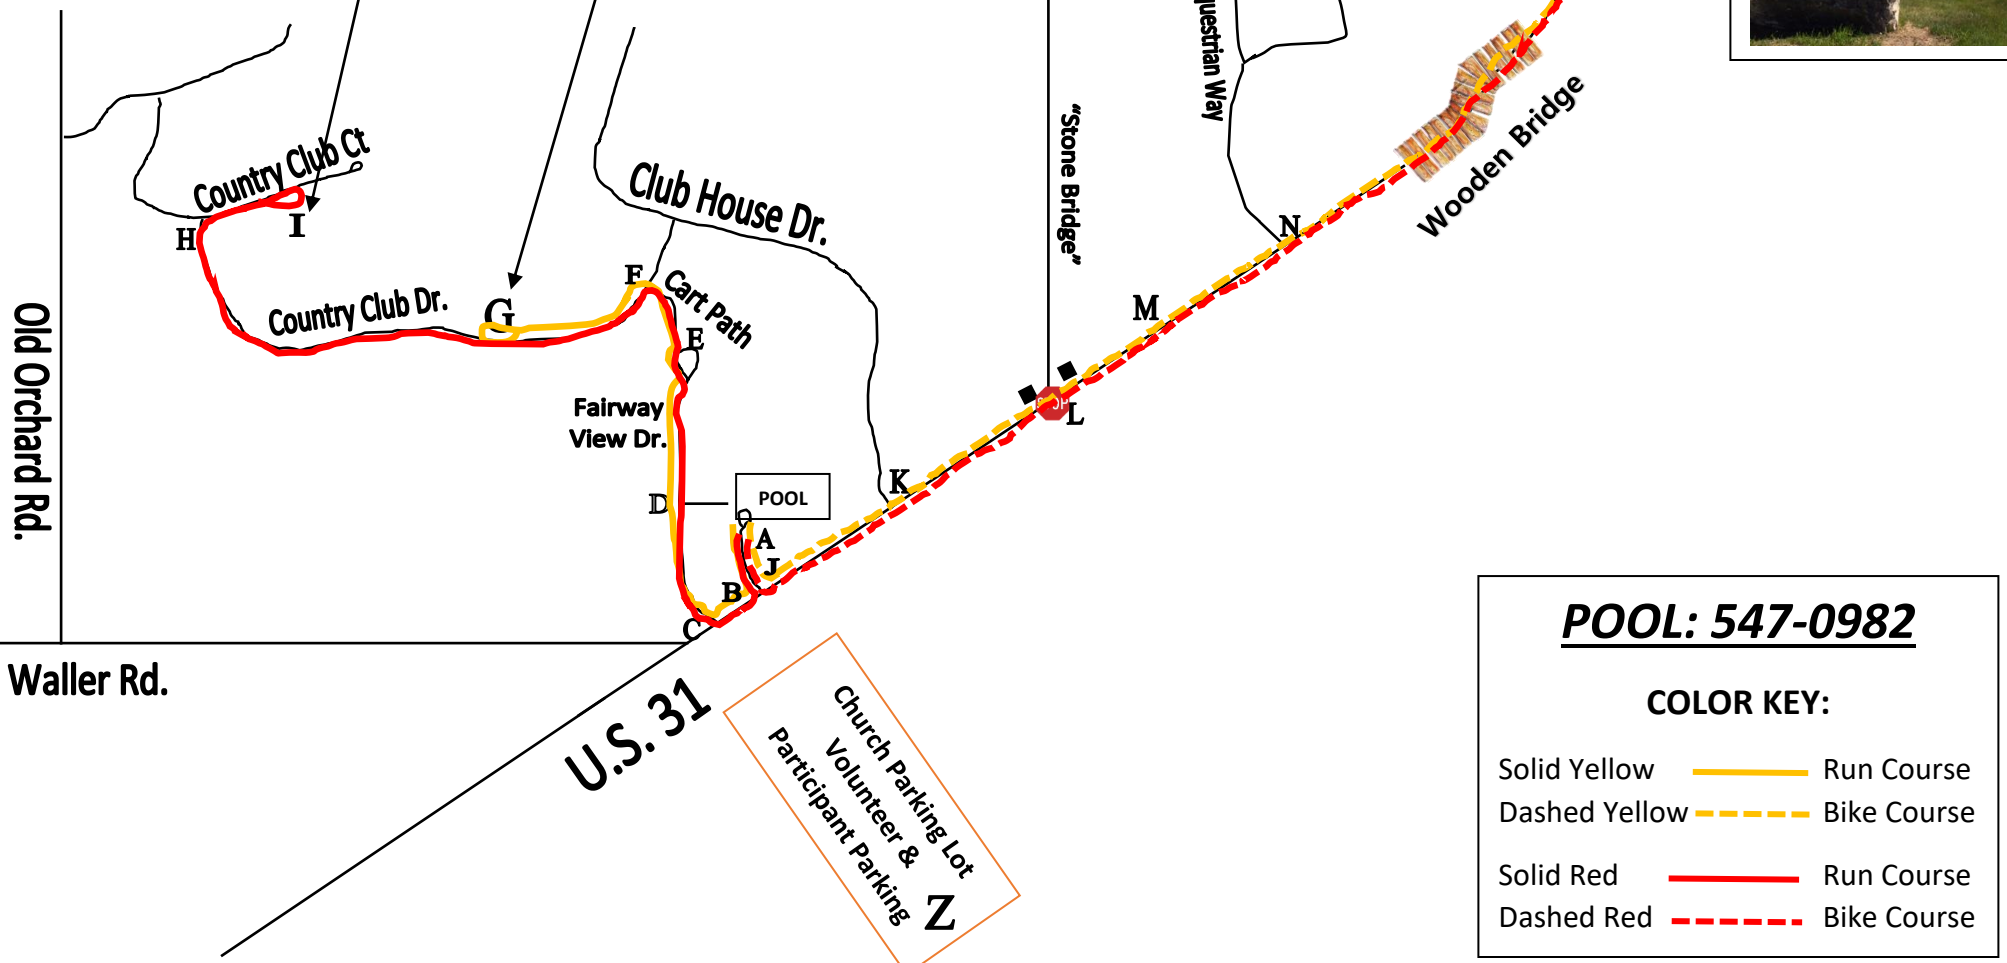

Just Past #12429 Yellow Fire Hydrant

Red Run/Walk Turn Around

#12211 Yellow Fire Hydrant

Water Station & Yellow Run/Walk Turn Around

Big Birch Tree on the left side of the bike trail - 1.75mi Turn

Water Station & Yellow Bike Turn Around

Gated Big Rock Rd.

Lexalite

Just Past Lexalite - 2.75mi Turn

Red Bike Turn Around

POOL: 547-0982

COLOR KEY:

- Solid Yellow — Run Course
- Dashed Yellow - - - Bike Course
- Solid Red — Run Course
- Dashed Red - - - Bike Course

POOL: 547-0982

COLOR KEY:

- Solid Green  Run Course
- Dashed Green  Bike Course
- Solid Blue  Run Course
- Dashed Blue  Bike Course

Set of Mailboxes & Light Post

Blue Run/Walk Turn Around
Green Bike Turn Around

At the End of the Pool Driveway
Green Run/Walk Turn Around
Turn Around

Telephone pole on the left side of the bike trail - .5mi Turn

Blue Bike Turn Around

Church Parking Lot
Volunteer & Participant Parking